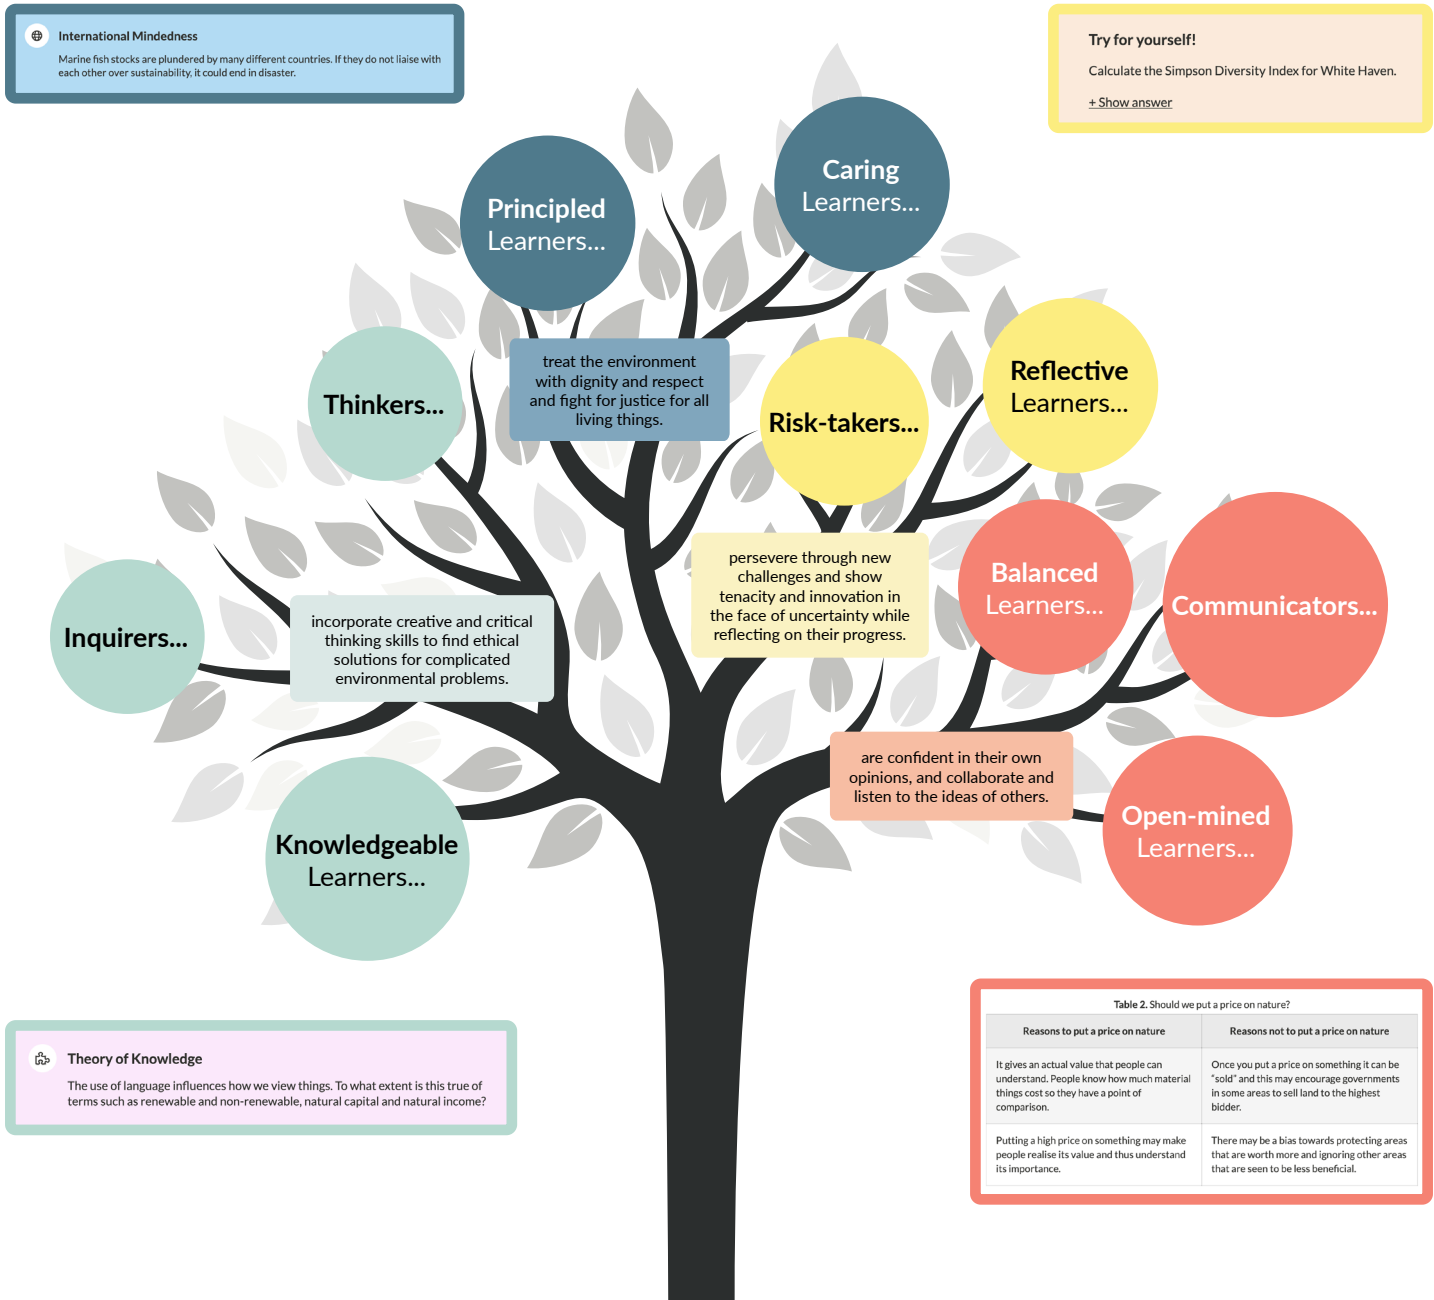

What makes an IB ESS Kognity Learner?

Kognity supports students in growing as empathetic peacemakers, who are rooted in international mindedness and have a commitment to respecting humanity and the environment. Use the tree below to explore how Kognity nurtures IB ESS learners in developing these skills.

IB Learner Profile Attributes with Kognity

Approaches to Teaching and Learning with Kognity