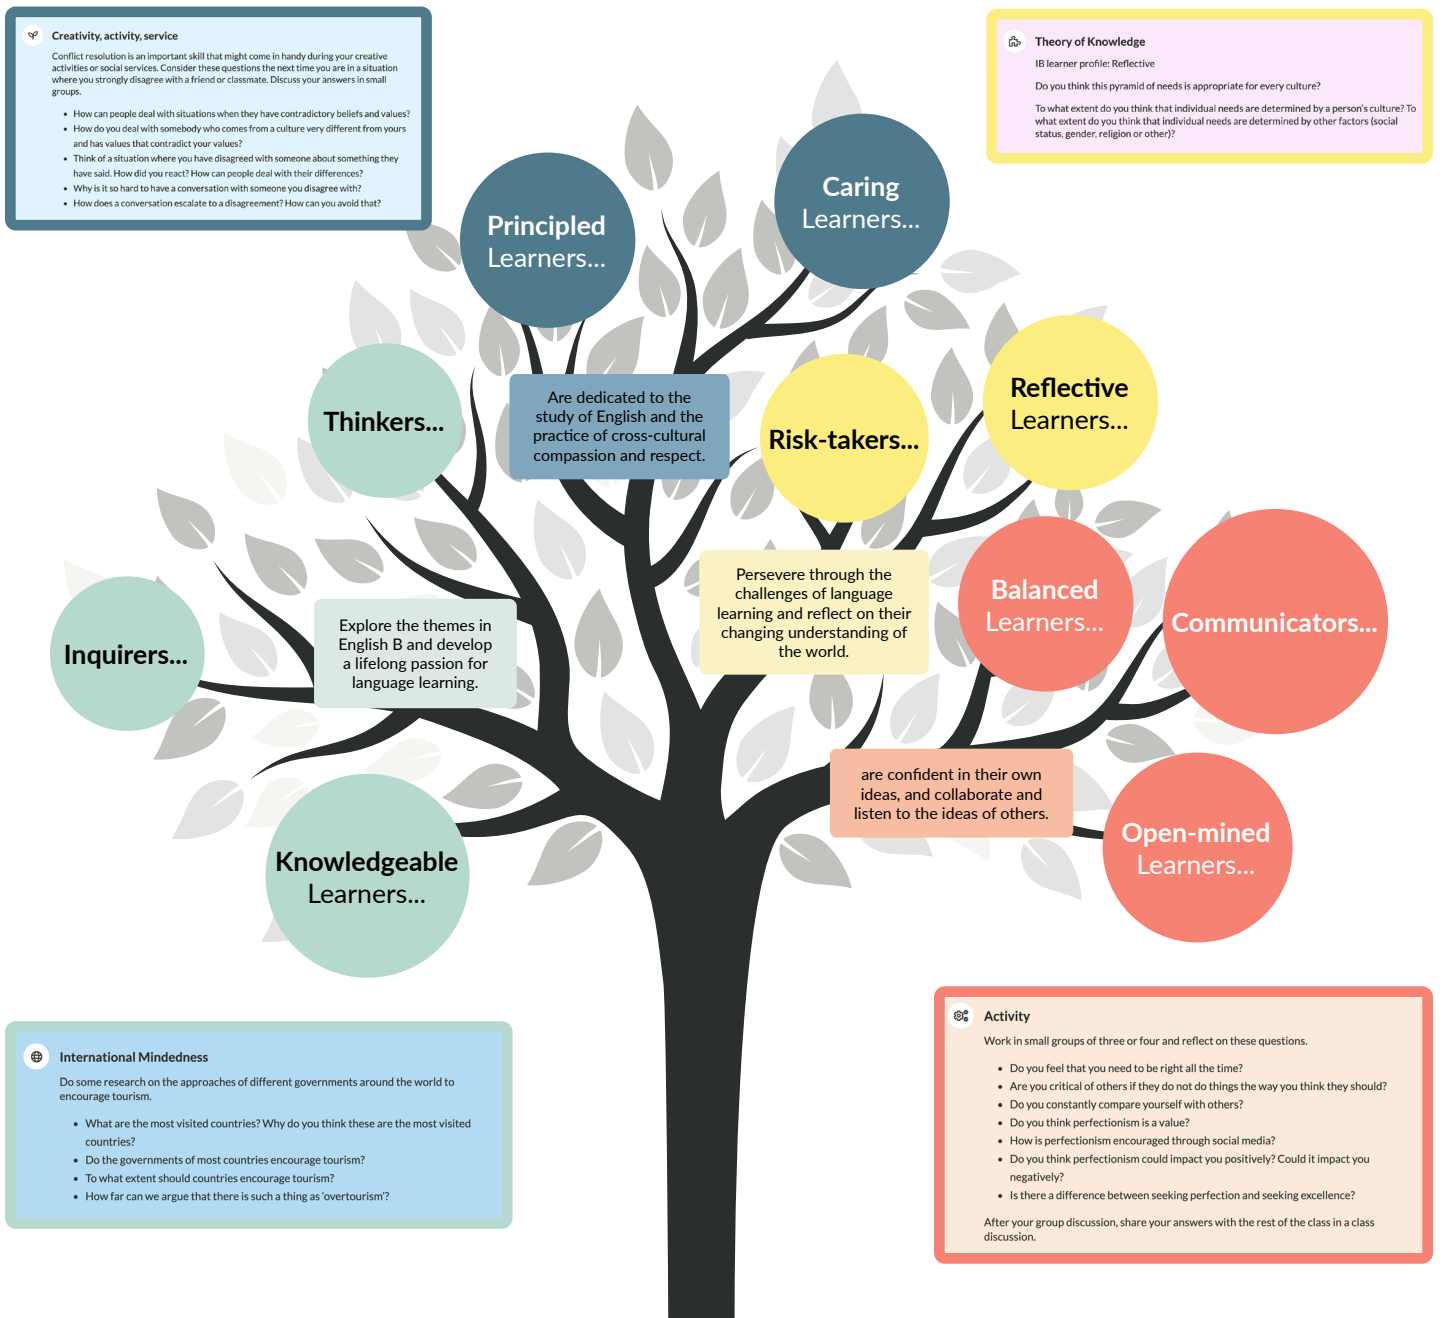

What makes an IB English B Kognity Learner?

Kognity supports students in growing as empathetic peacemakers, who are rooted in international mindedness and have a commitment to respecting humanity and the environment. Use the tree below to explore how Kognity nurtures IB English B learners in developing these skills.

IB Learner Profile Attributes with Kognity

Approaches to Teaching and Learning with Kognity