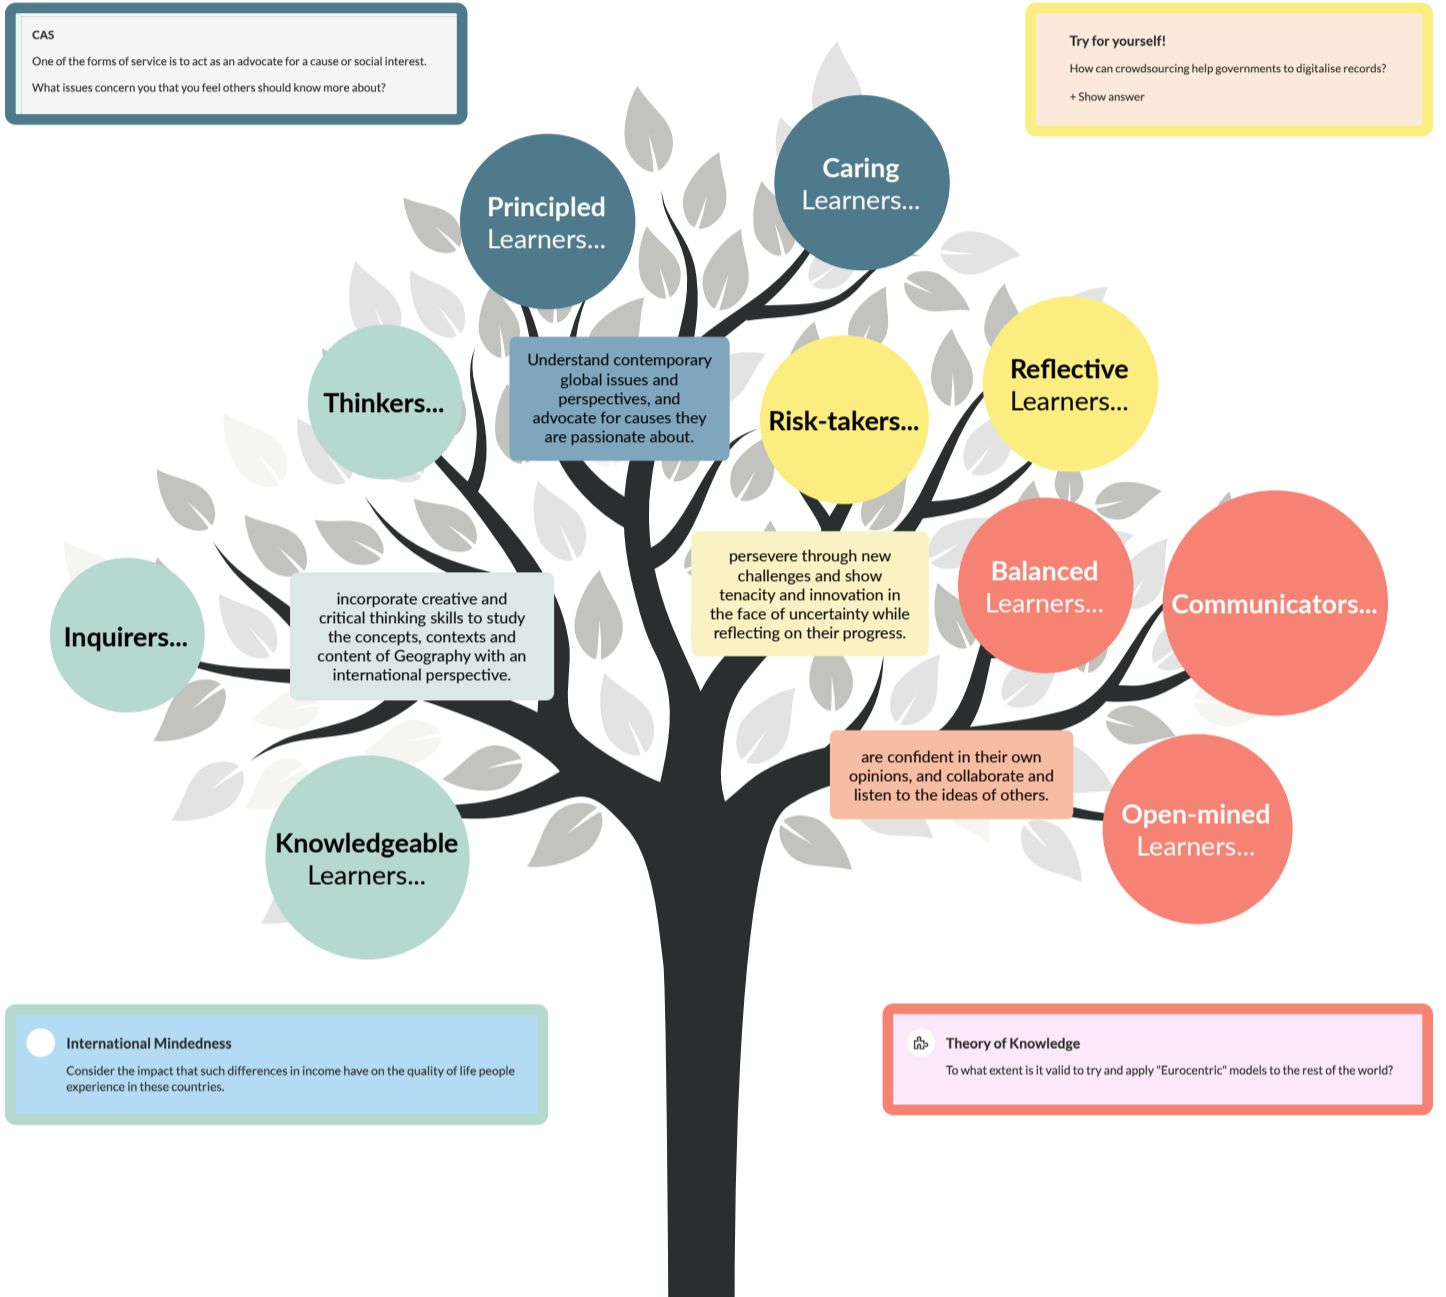

# What makes an IB Geography Kognity Learner?

Kognity supports students in growing as empathetic peacemakers, who are rooted in international mindedness and have a commitment to respecting humanity and the environment. Use the tree below to explore how Kognity nurtures IB Geography learners in developing these skills.

## IB Learner Profile Attributes with Kognity

## Approaches to Teaching and Learning with Kognity