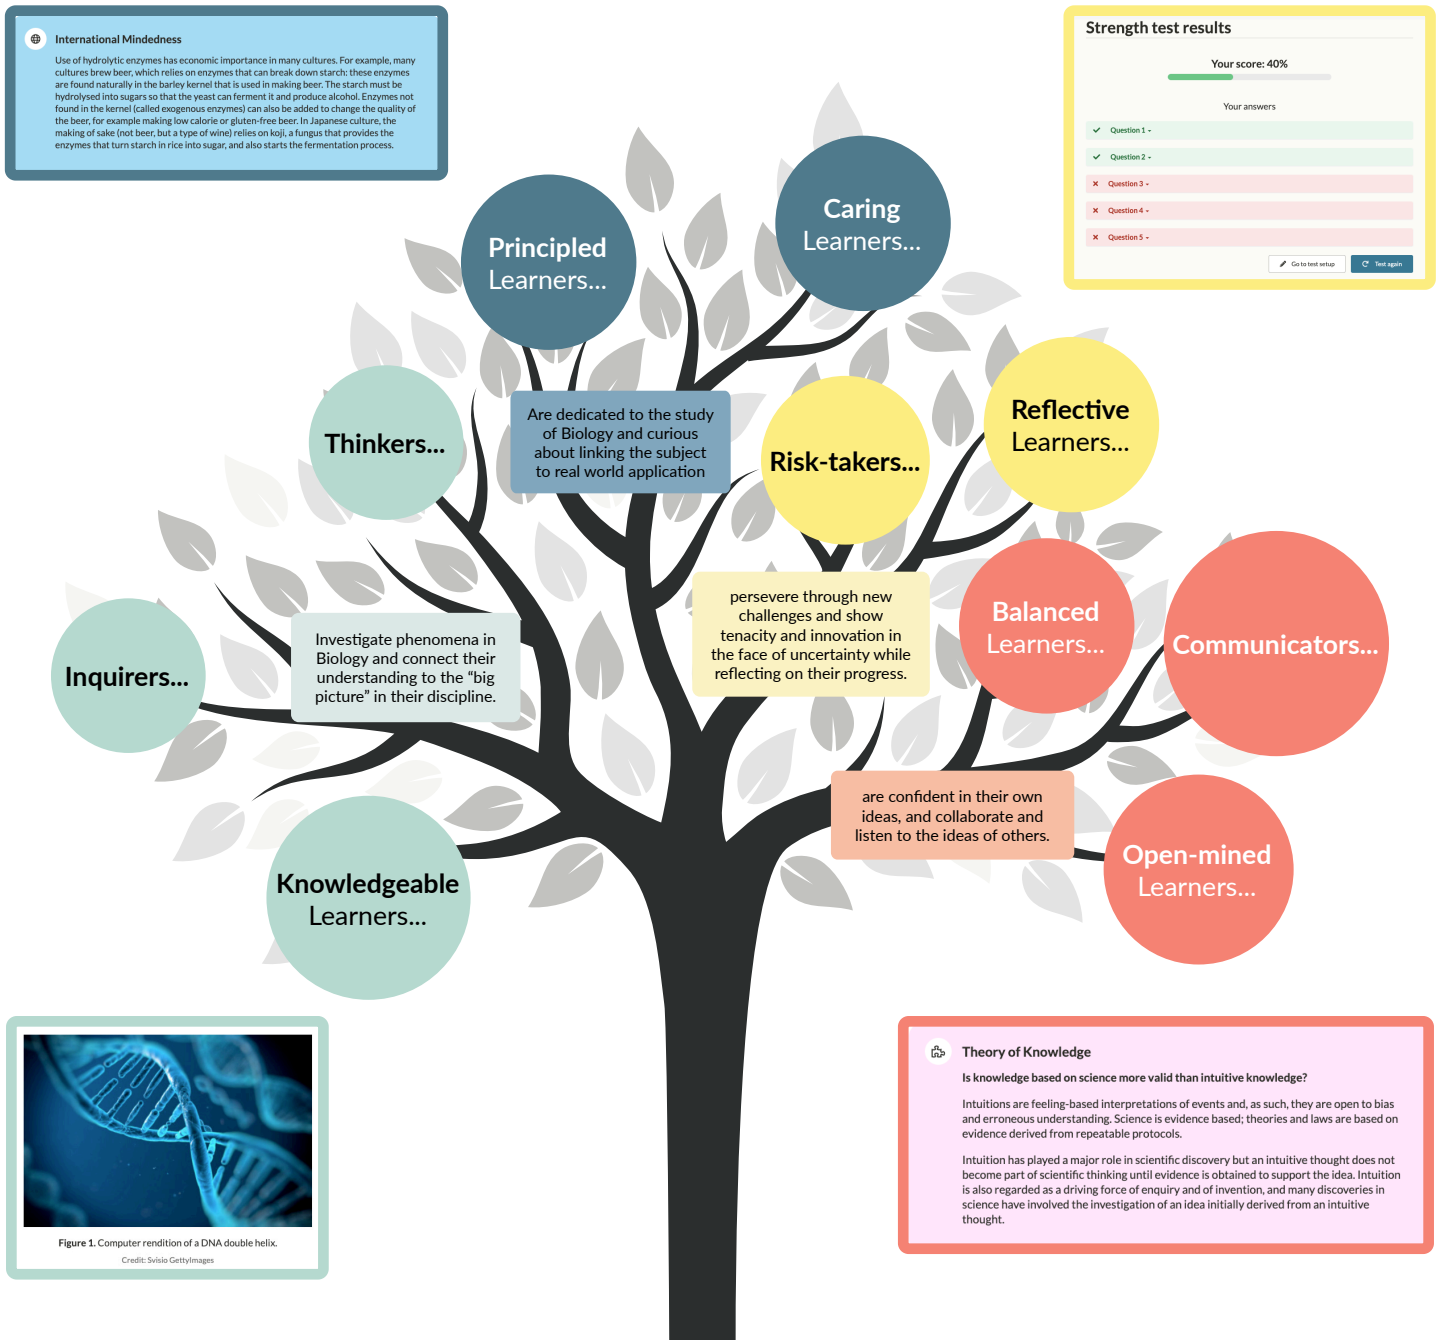

# What makes an IB Biology Kognity Learner?

Kognity supports students in growing as empathetic peacemakers, who are rooted in international mindedness and have a commitment to respecting humanity and the environment. Use the tree below to explore how Kognity nurtures IB Biology learners in developing these skills.

## IB Learner Profile Attributes with Kognity

## Approaches to Teaching and Learning with Kognity