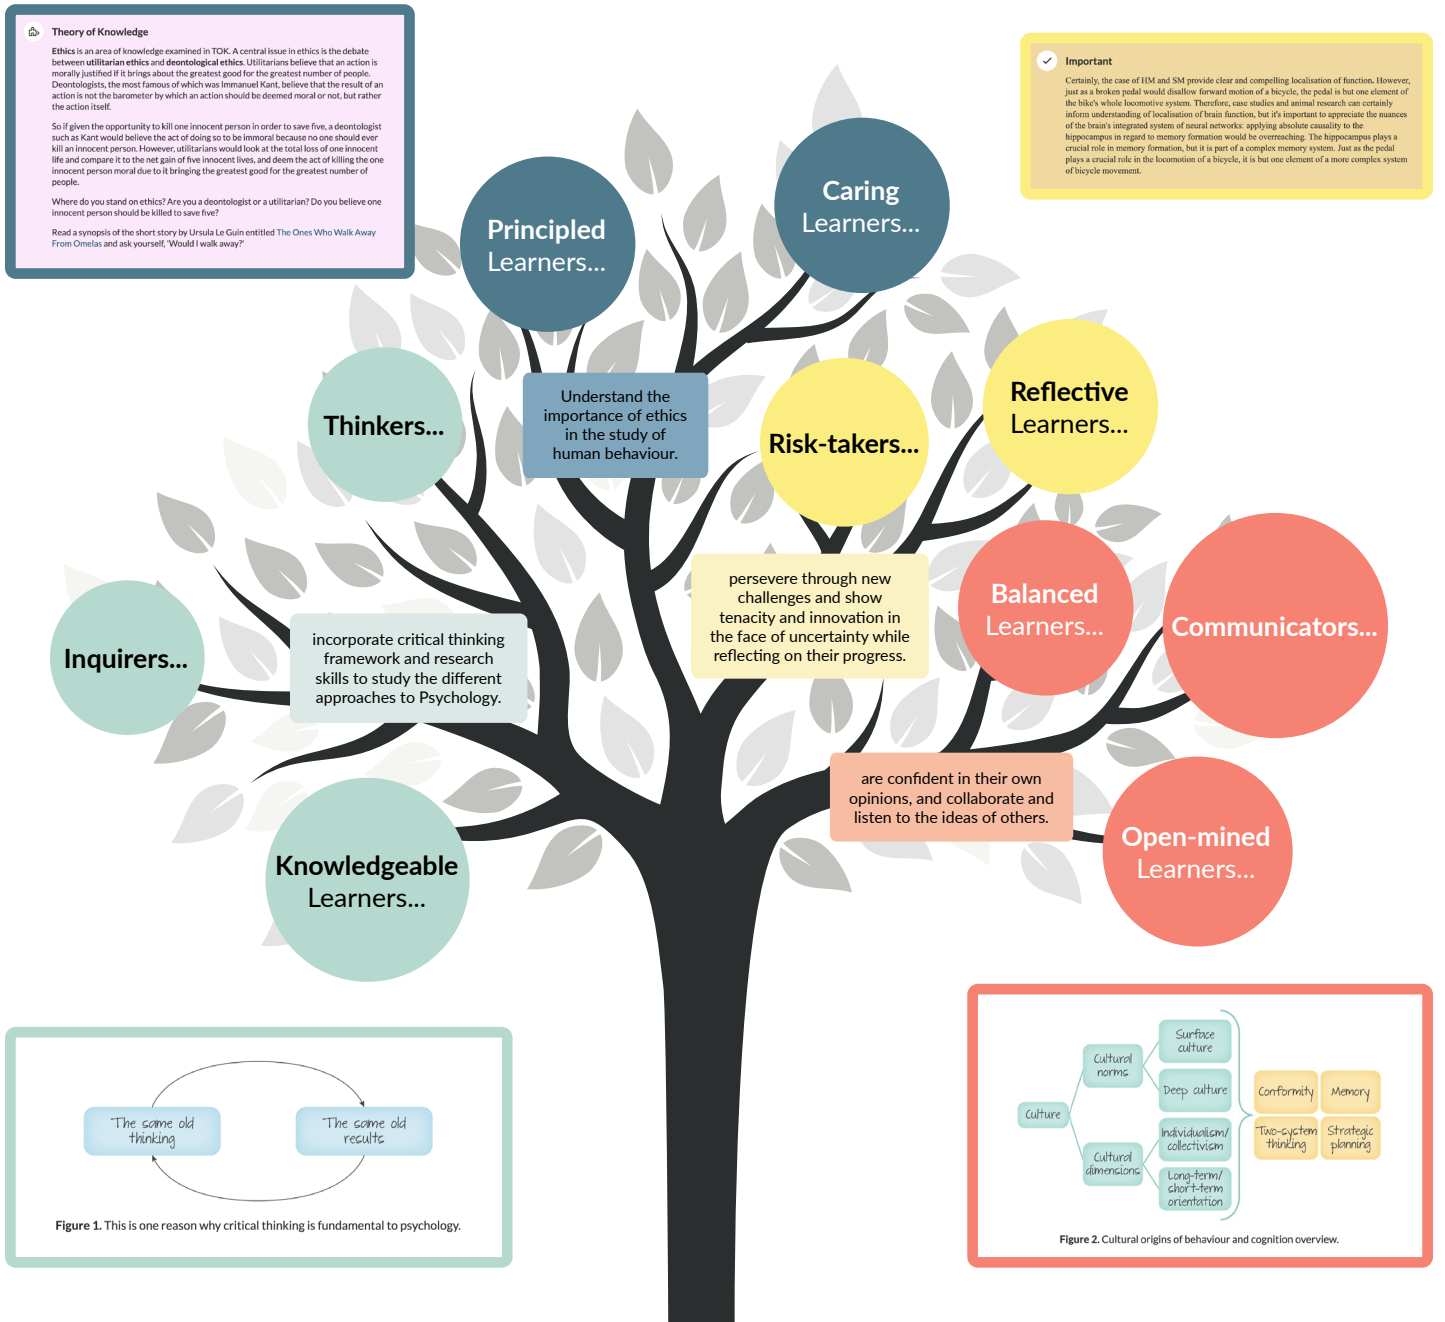

What makes an IB Psychology Kognity Learner?

Kognity supports students in growing as empathetic peacemakers, who are rooted in international mindedness and have a commitment to respecting humanity and the environment. Use the tree below to explore how Kognity nurtures IB Psychology learners in developing these skills.

IB Learner Profile Attributes with Kognity

Approaches to Teaching and Learning with Kognity