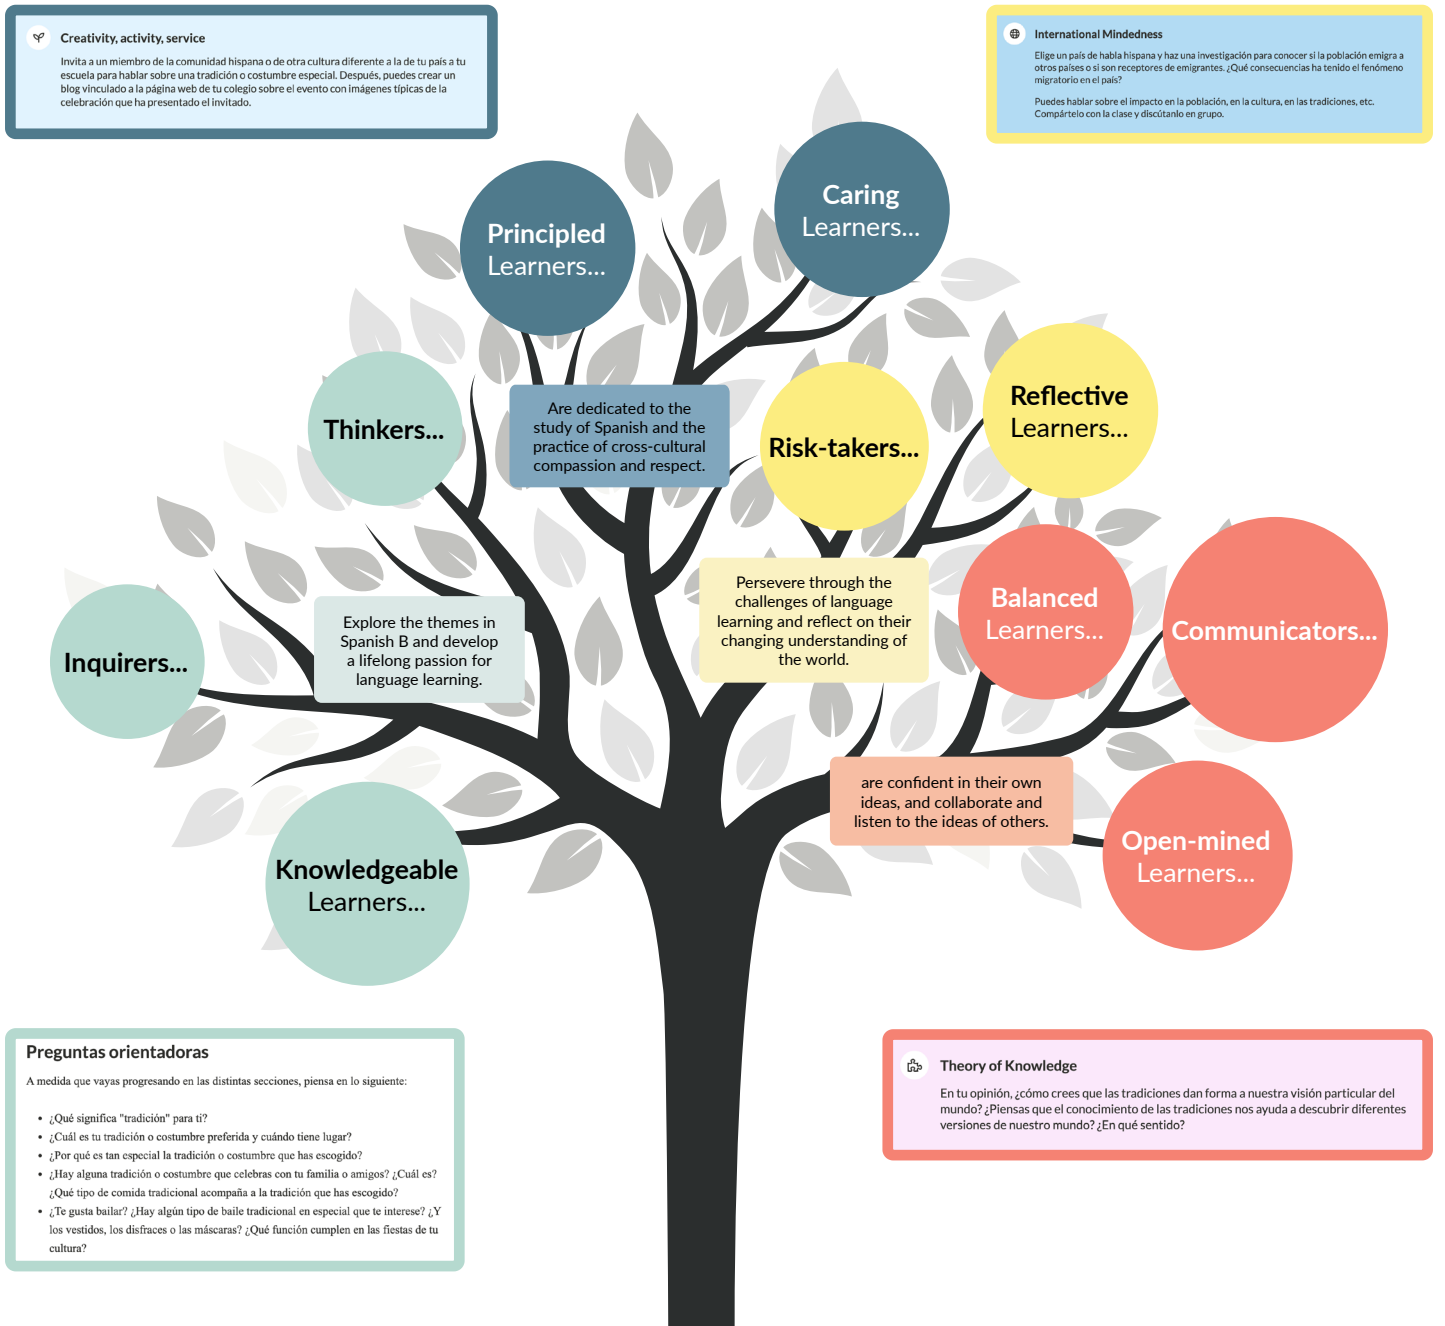

What makes an IB Spanish B Kognity Learner?

Kognity supports students in growing as empathetic peacemakers, who are rooted in international mindedness and have a commitment to respecting humanity and the environment. Use the tree below to explore how Kognity nurtures IB Spanish B learners in developing these skills.

IB Learner Profile Attributes with Kognity

Approaches to Teaching and Learning with Kognity