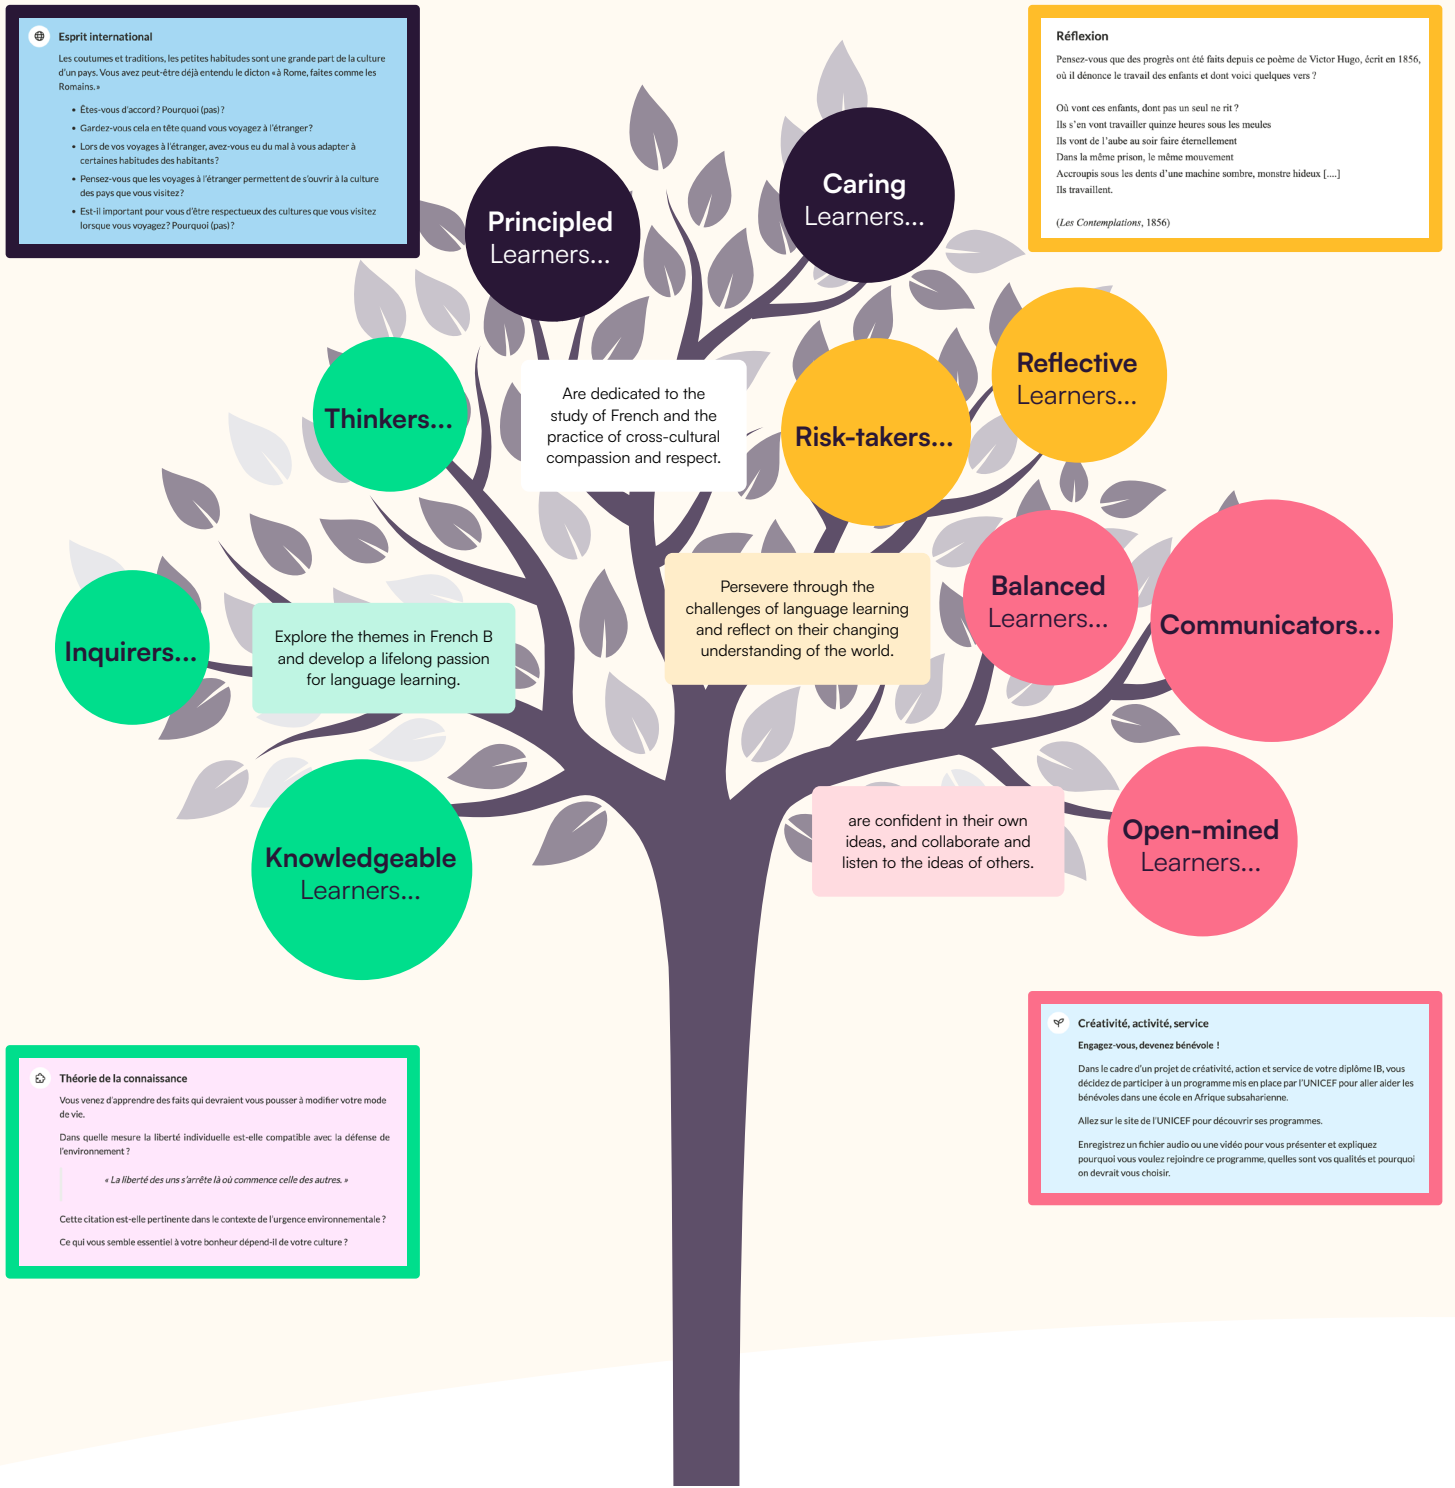

What makes an IB French B Kognity Learner?

Kognity supports students in growing as empathetic peacemakers, who are rooted in international mindedness and have a commitment to respecting humanity and the environment. Use the tree below to explore how Kognity nurtures IB French B learners in developing these skills.

IB Learner Profile Attributes with Kognity

Approaches to Teaching and Learning with Kognity