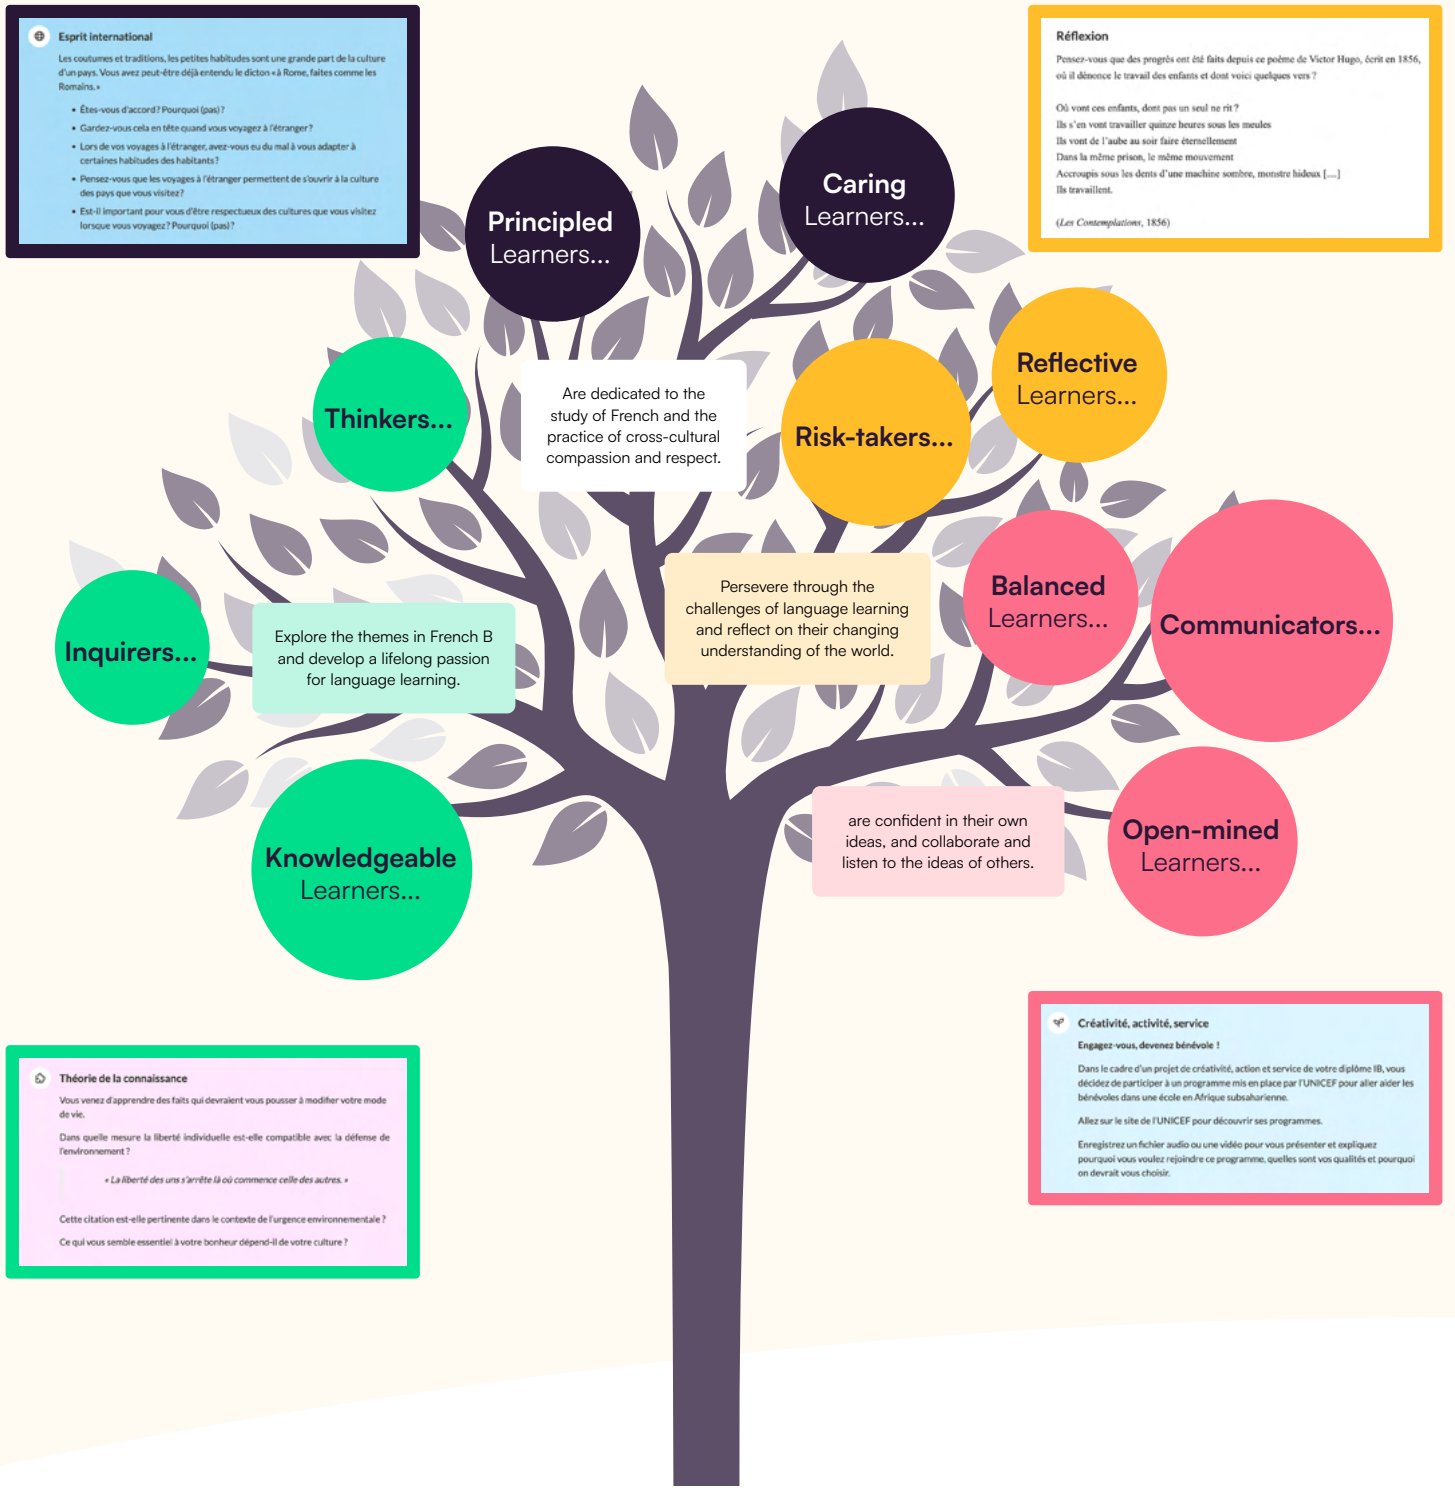

What makes an IB French B Kognity Learner?

Kognity supports students in growing as empathetic peacemakers, who are rooted in international mindedness and have a commitment to respecting humanity and the environment. Use the tree below to explore how Kognity nurtures IB French B learners in developing these skills.

IB Learner Profile Attributes with Kognity

Approaches to Teaching and Learning with Kognity