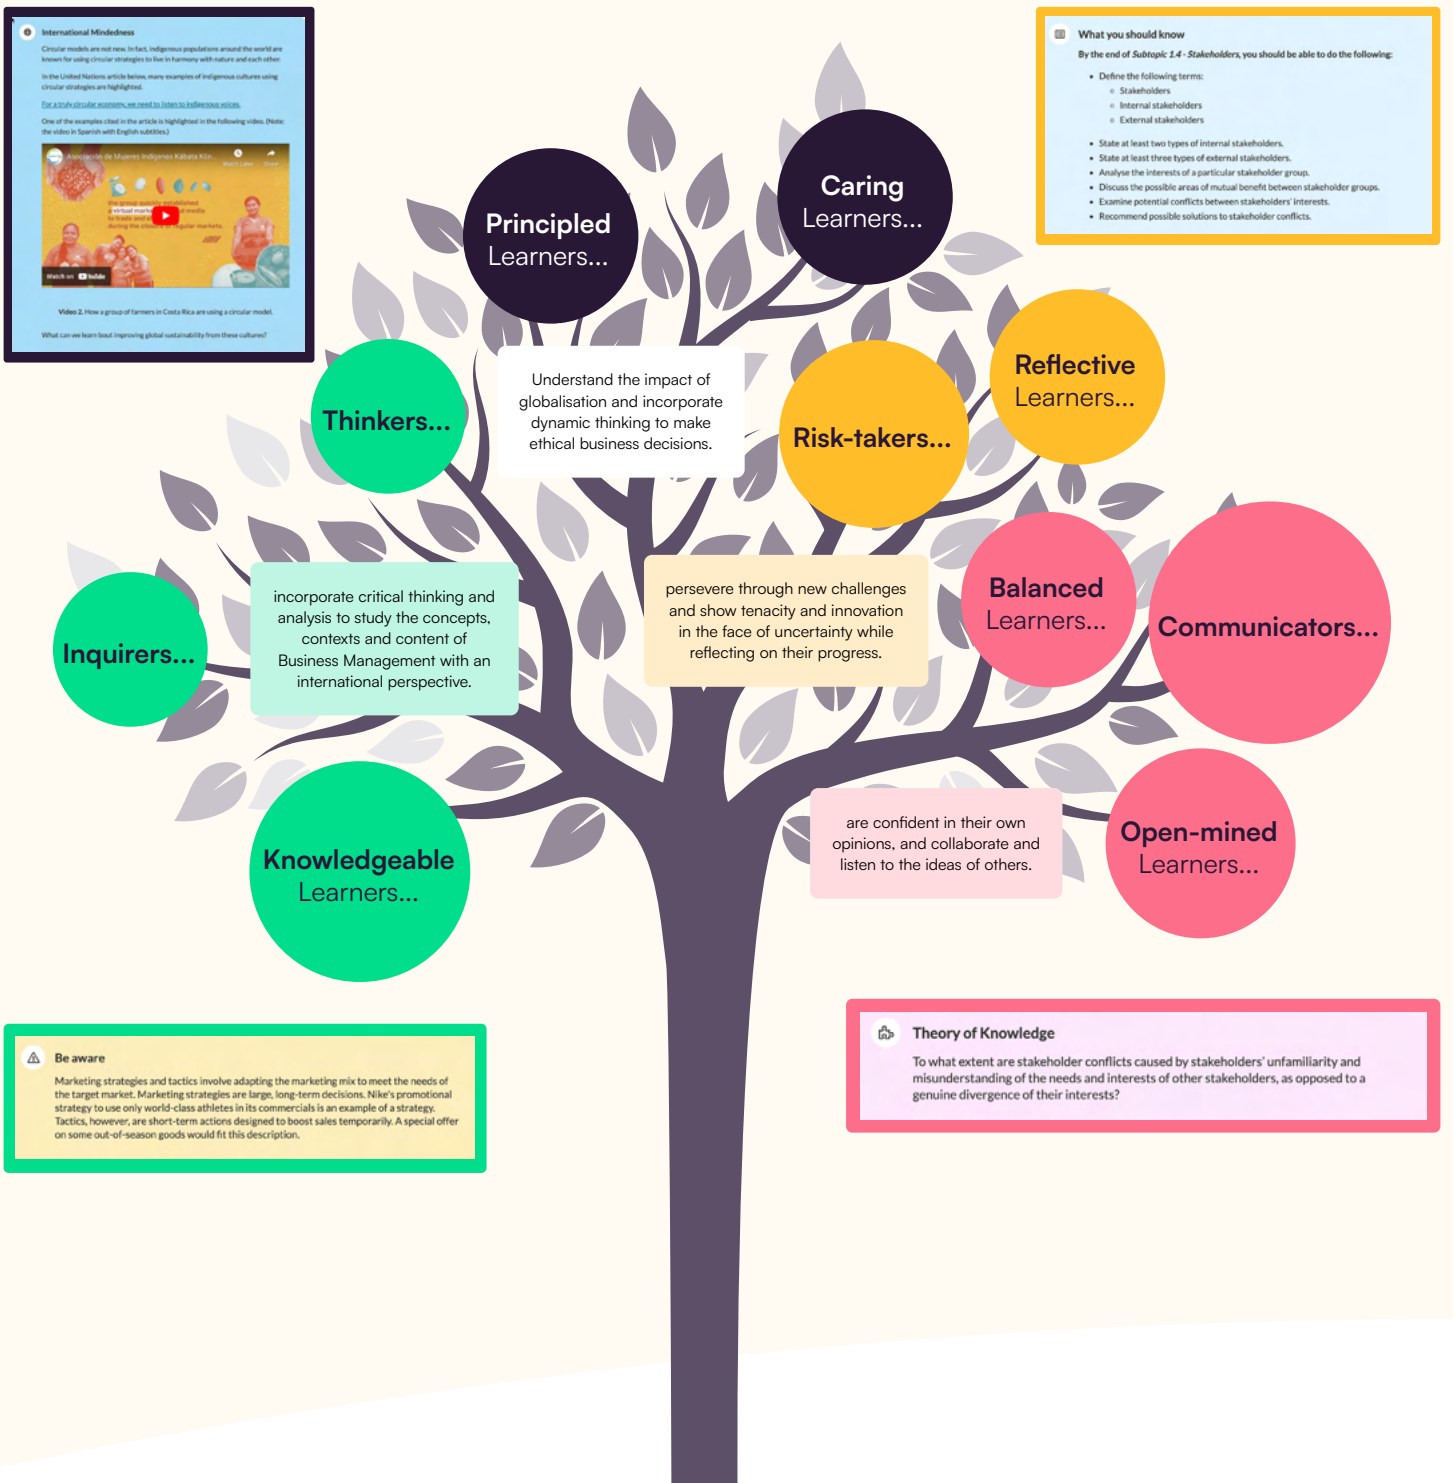

What makes an IB Business Management Kognity Learner?

Kognity supports students in growing as empathetic peacemakers, who are rooted in international mindedness and have a commitment to respecting humanity and the environment. Use the tree below to explore how Kognity nurtures IB Business Management learners in developing these skills.

IB Learner Profile Attributes with Kognity

Approaches to Teaching and Learning with Kognity