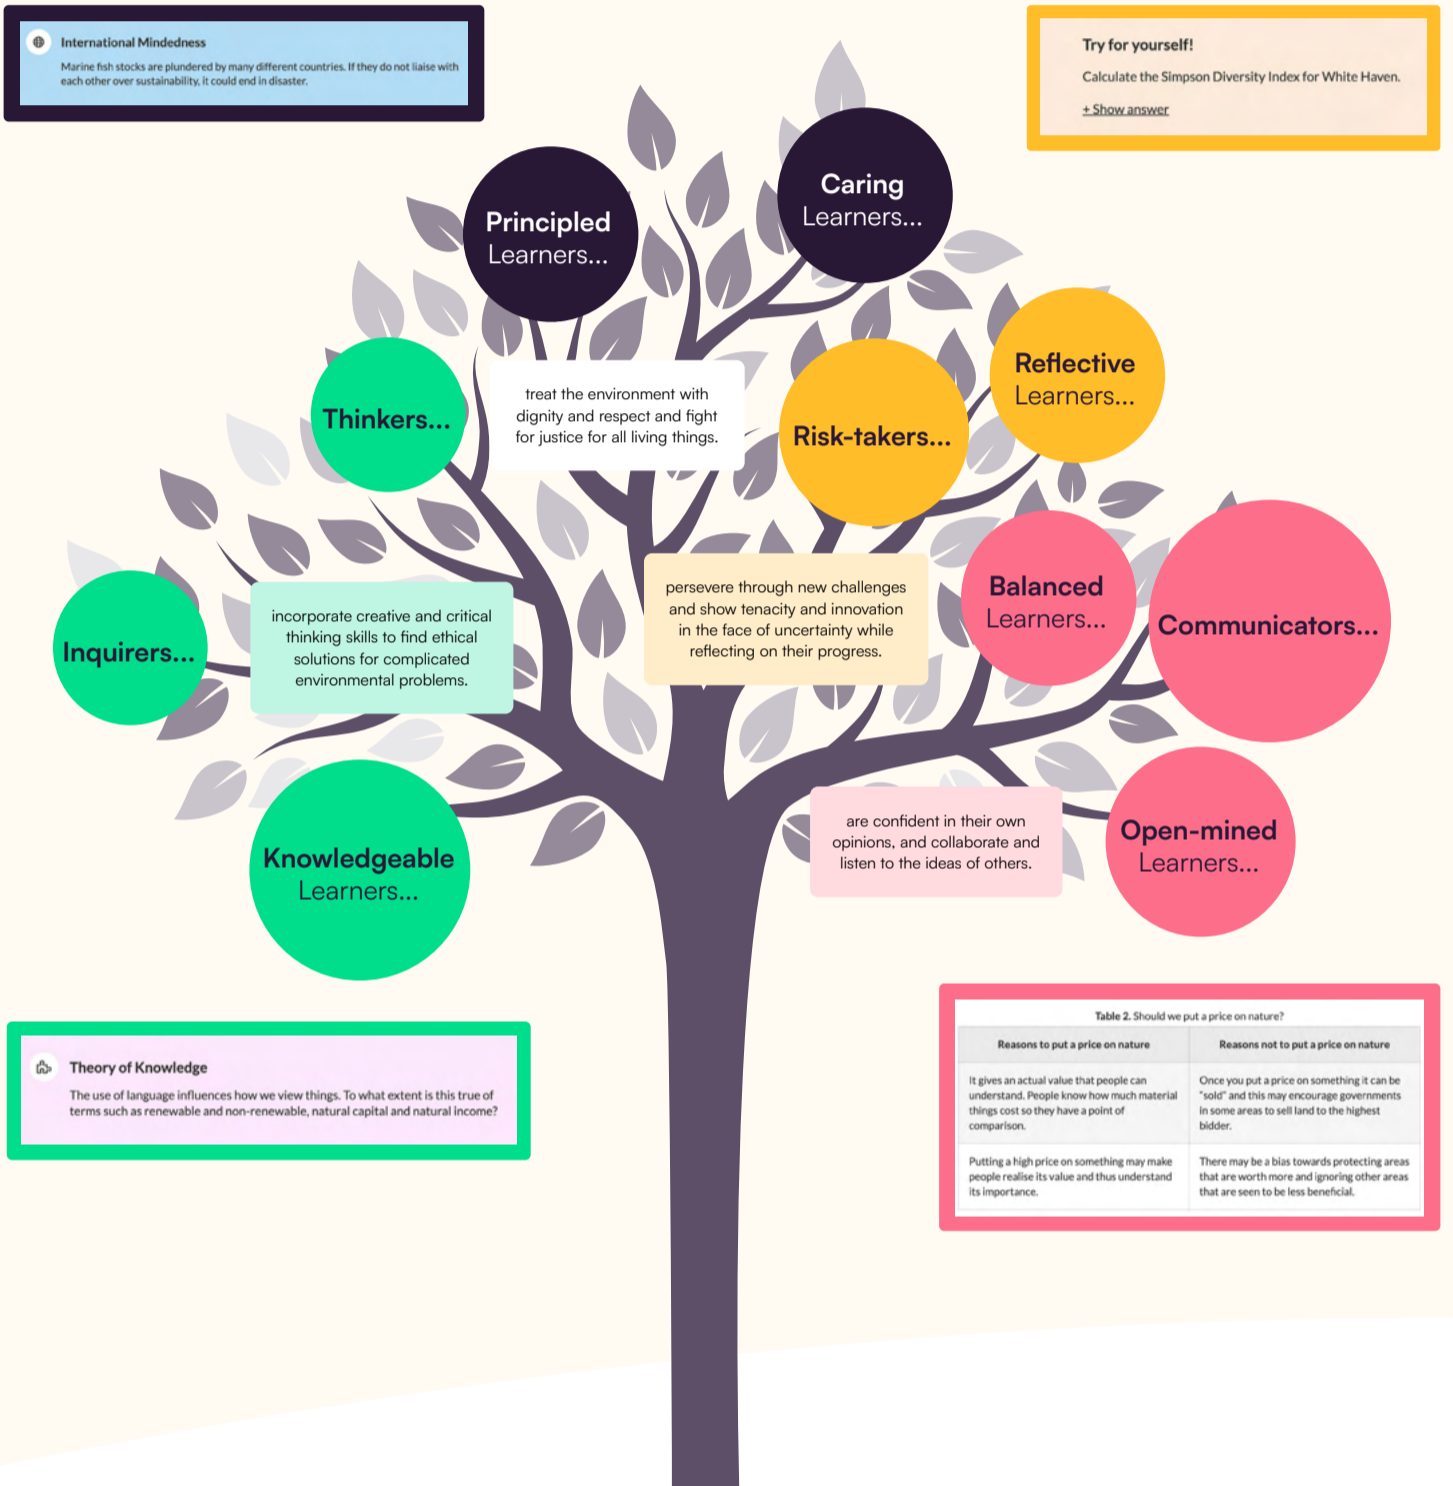

What makes an IB ESS Kognity Learner?

Kognity supports students in growing as empathetic peacemakers, who are rooted in international mindedness and have a commitment to respecting humanity and the environment. Use the tree below to explore how Kognity nurtures IB ESS learners in developing these skills.

IB Learner Profile Attributes with Kognity

Approaches to Teaching and Learning with Kognity