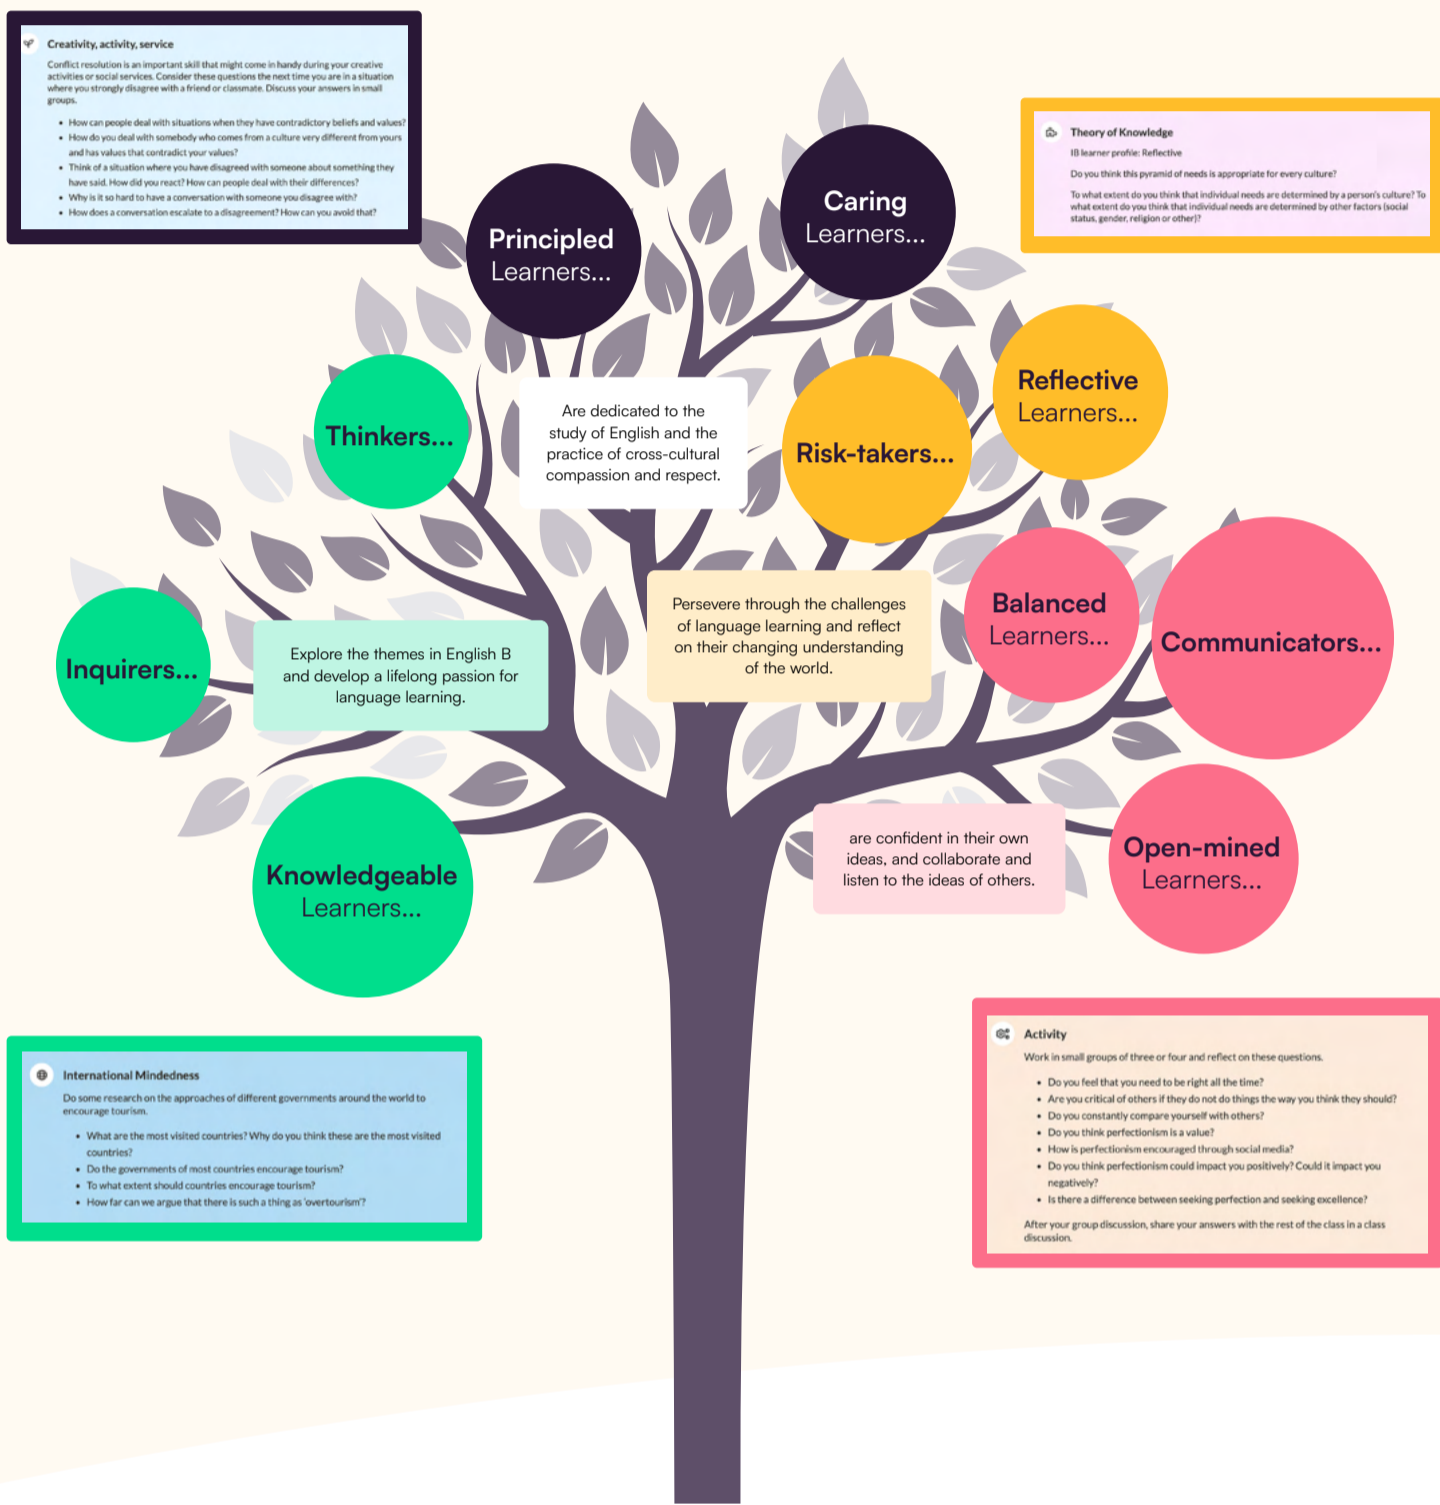

What makes an IB English B Kognity Learner?

Kognity supports students in growing as empathetic peacemakers, who are rooted in international mindedness and have a commitment to respecting humanity and the environment. Use the tree below to explore how Kognity nurtures IB English B learners in developing these skills.

IB Learner Profile Attributes with Kognity

Approaches to Teaching and Learning with Kognity