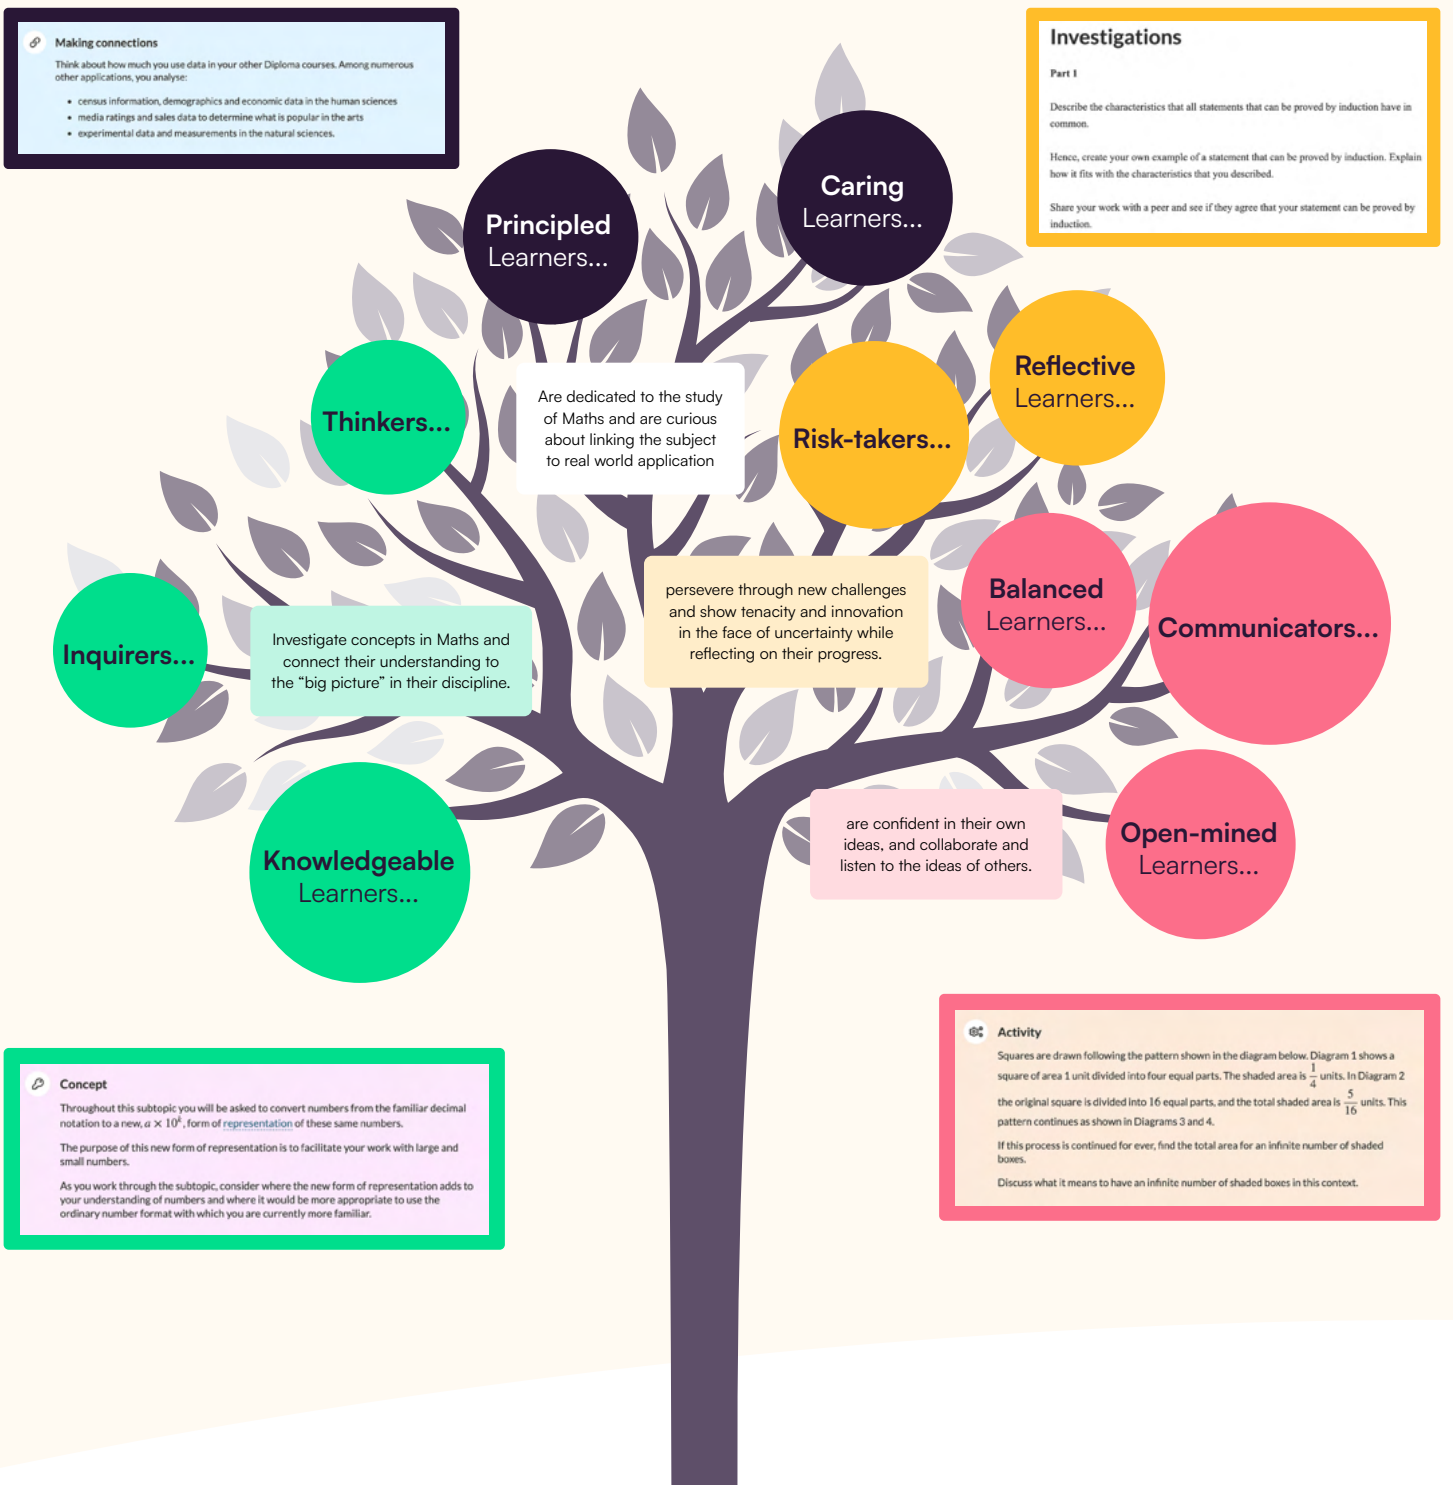

What makes an IB Maths Kognity Learner?

Kognity supports students in growing as empathetic peacemakers, who are rooted in international mindedness and have a commitment to respecting humanity and the environment. Use the tree below to explore how Kognity nurtures IB Maths learners in developing these skills.

IB Learner Profile Attributes with Kognity

Approaches to Teaching and Learning with Kognity