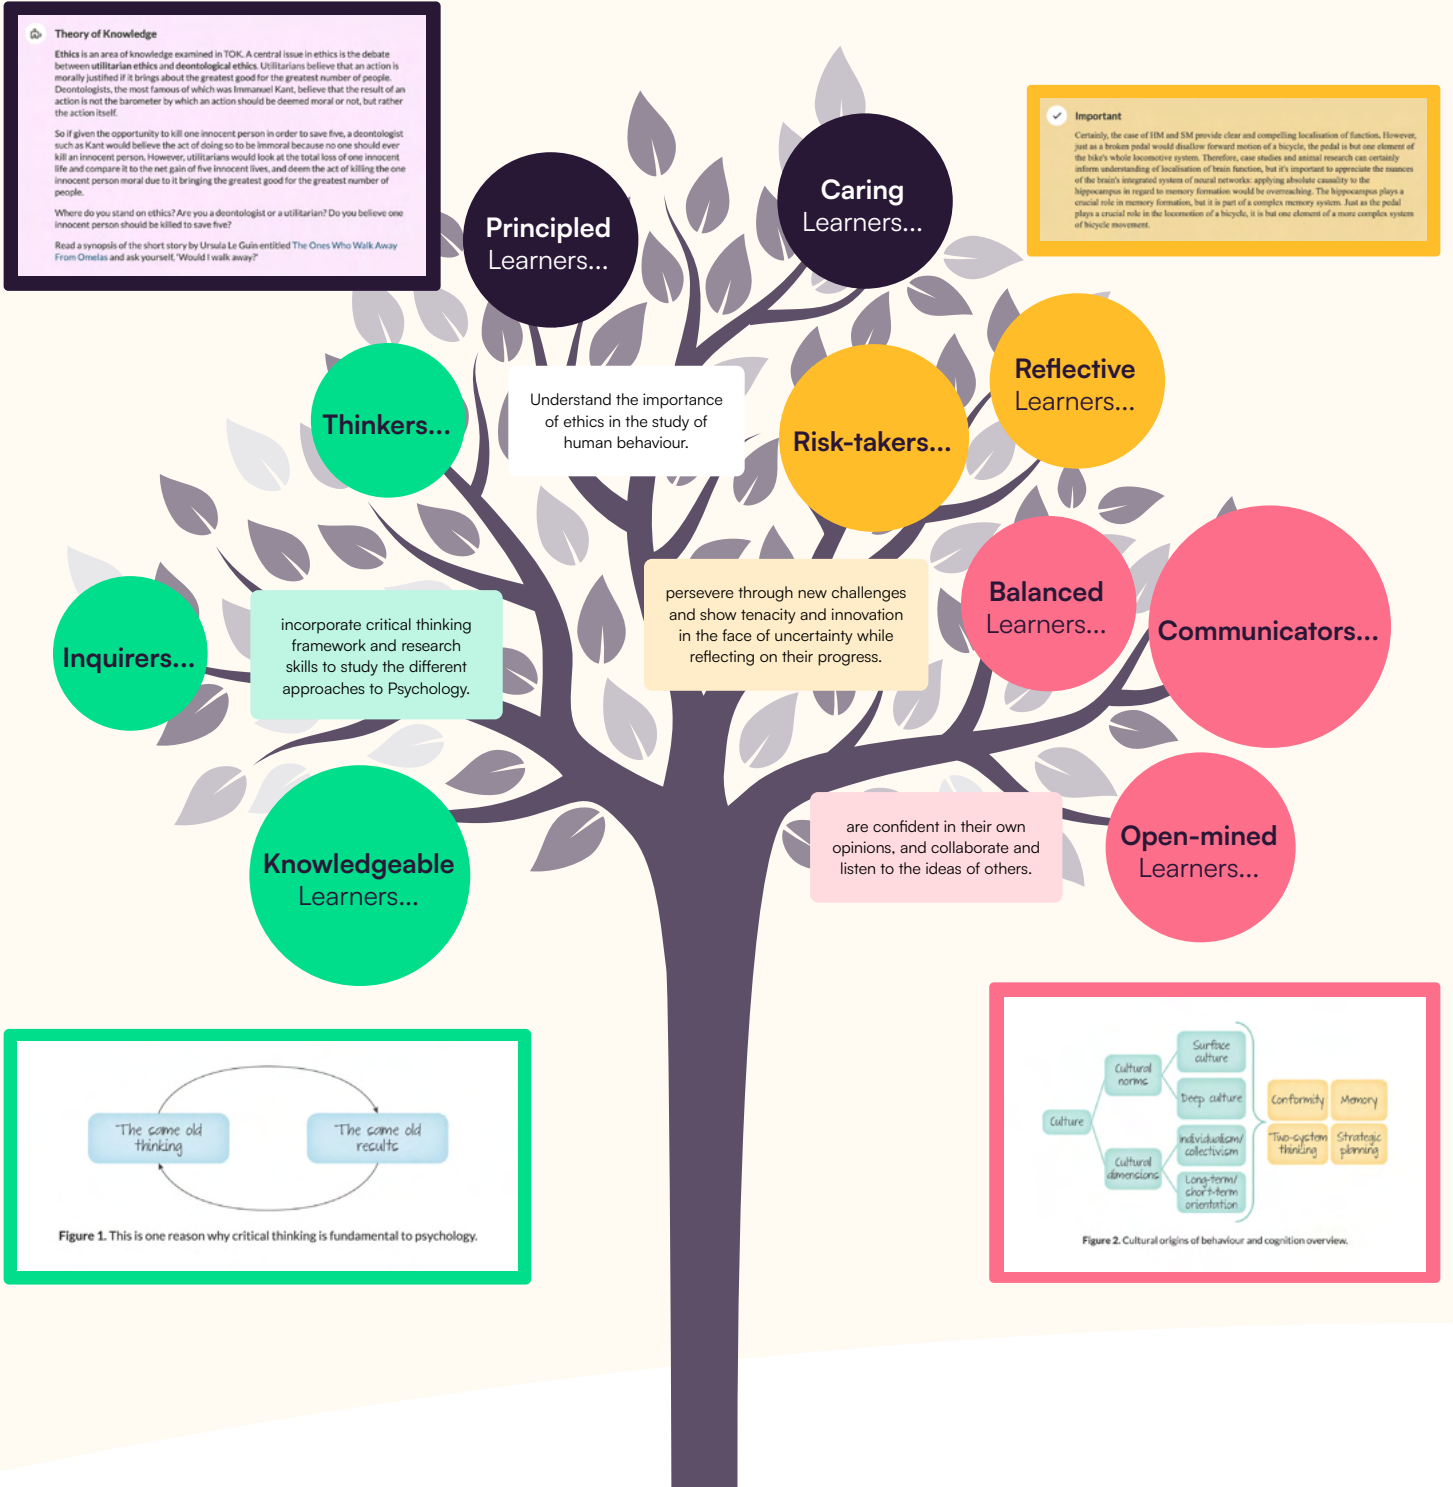

What makes an IB Psychology Kognity Learner?

Kognity supports students in growing as empathetic peacemakers, who are rooted in international mindedness and have a commitment to respecting humanity and the environment. Use the tree below to explore how Kognity nurtures IB Psychology learners in developing these skills.

IB Learner Profile Attributes with Kognity

Approaches to Teaching and Learning with Kognity