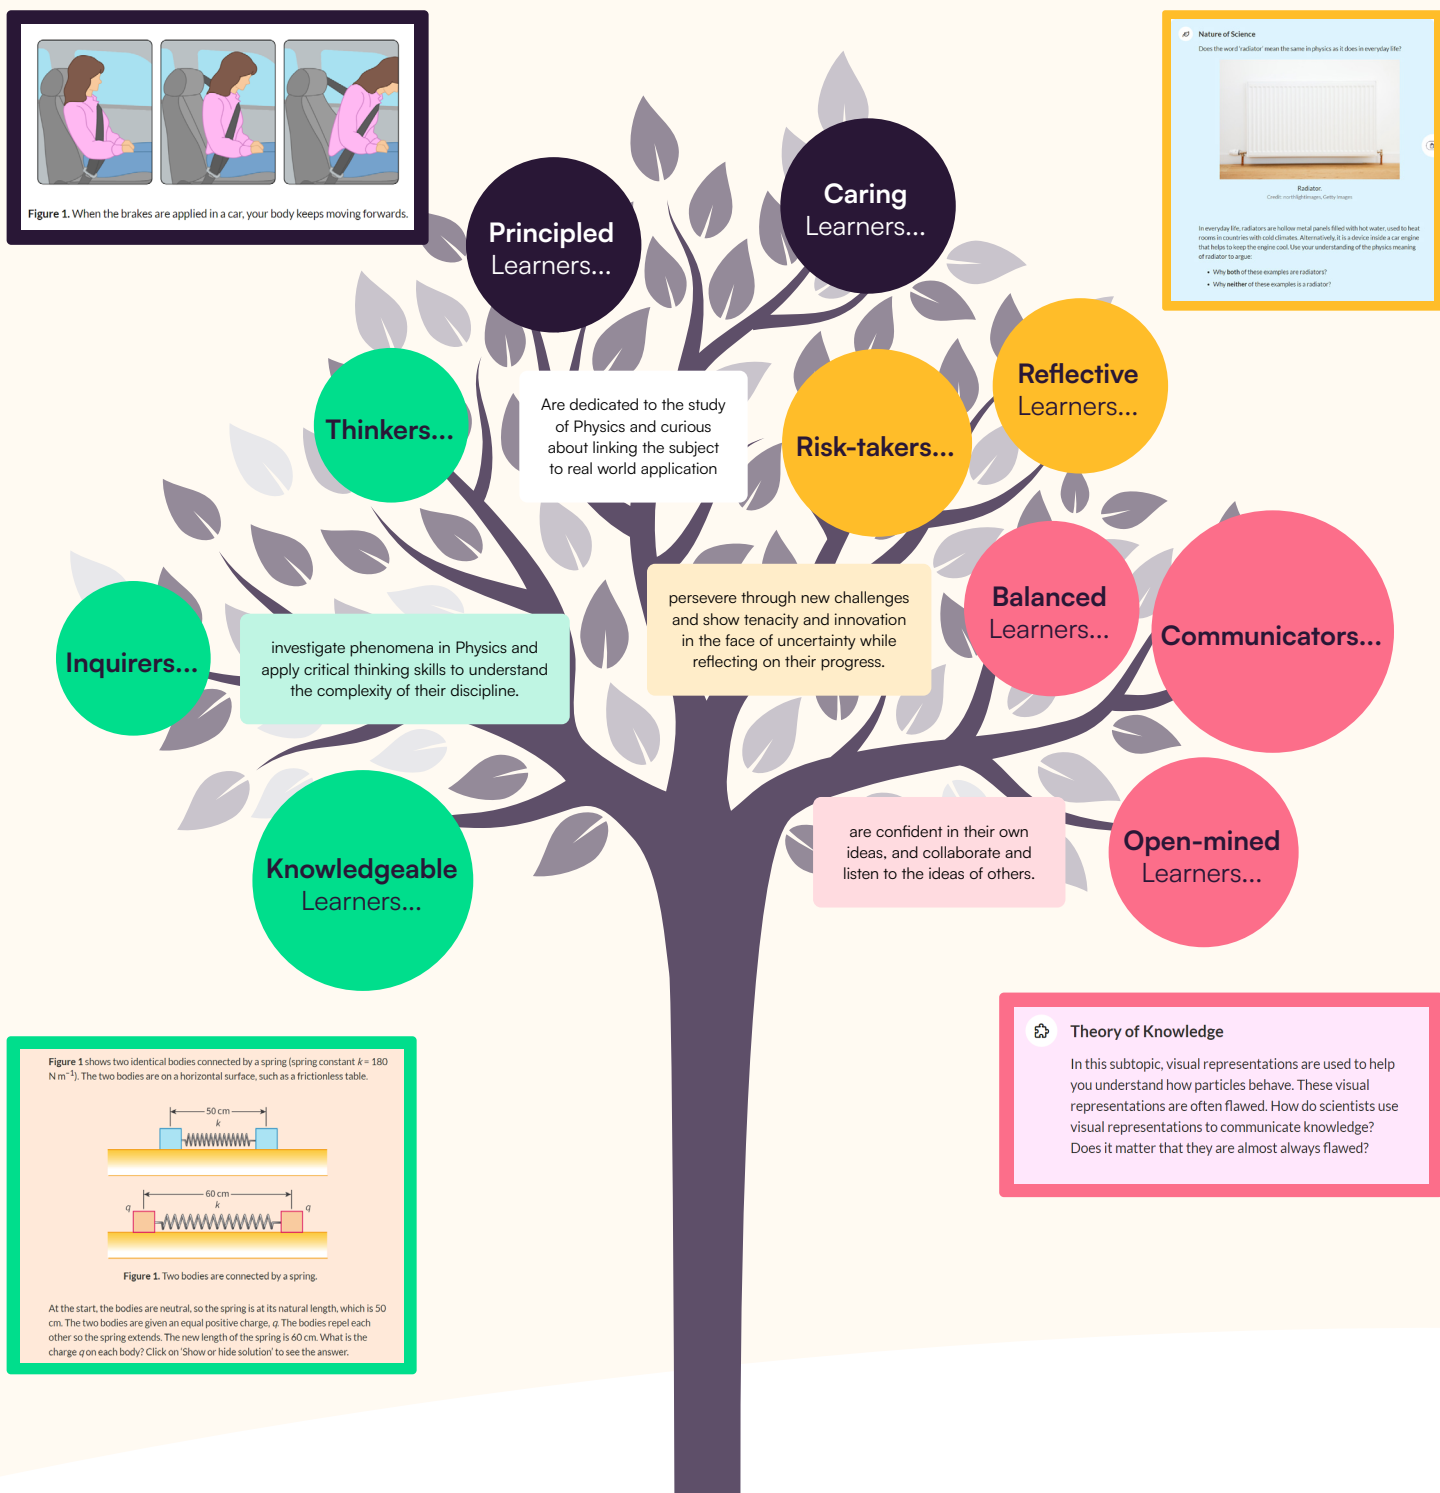

# What makes an IB Physics Kognity Learner?

Kognity supports students in growing as empathetic peacemakers, who are rooted in international mindedness and have a commitment to respecting humanity and the environment. Use the tree below to explore how Kognity nurtures IB Physics learners in developing these skills.

## IB Learner Profile Attributes with Kognity

## Approaches to Teaching and Learning with Kognity